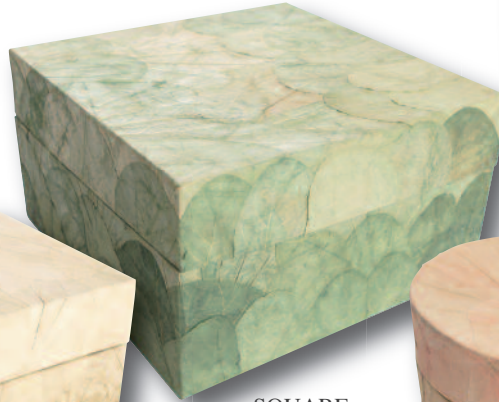

## LEAF URNS

Contemporary and beautifully made leaf urns are available in various shapes and four colours.

TALL RECTANGLE  
IN NATURAL  
COLOUR

OVAL IN  
SLATE BLUE

SQUARE  
IN GREEN

HEART  
SHAPE  
IN RED