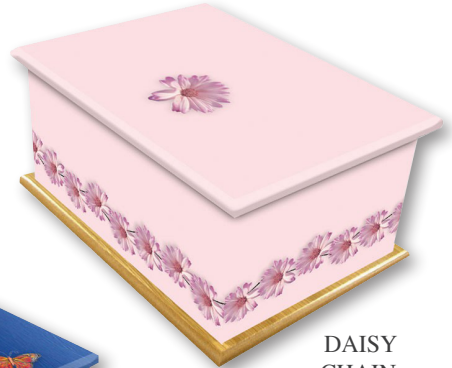

# CONTEMPORARY DESIGN CASKETS

Bespoke designs available

BLUEBELL  
BLANKET

FORMULA

POLICE  
BOX

REMEMBER

FOOTBALL  
STADIUM

FOR ROY ASHES