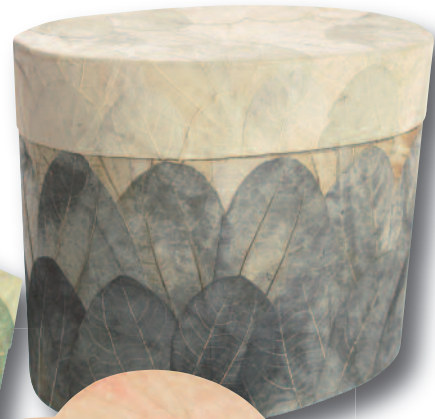

## LEAF URNS

Contemporary and beautifully made leaf urns are available in various shapes and four colours.

TALL RECTANGLE  
IN NATURAL  
COLOUR

OVAL IN  
SLATE BLUE

SQUARE  
IN GREEN

HEART  
SHAPE  
IN RED