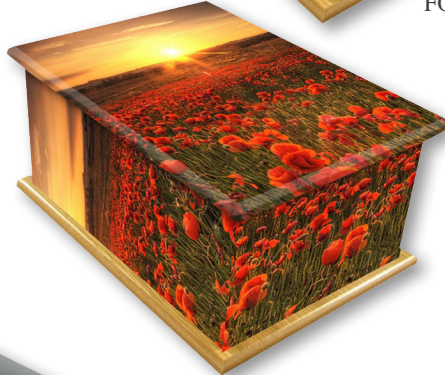

# CONTEMPORARY DESIGN CASKETS

Bespoke designs available

BLUEBELL  
BLANKET

FORMULA

POLICE  
BOX

REMEMBER

FOOTBALL  
STADIUM

FOR ROY ASHES